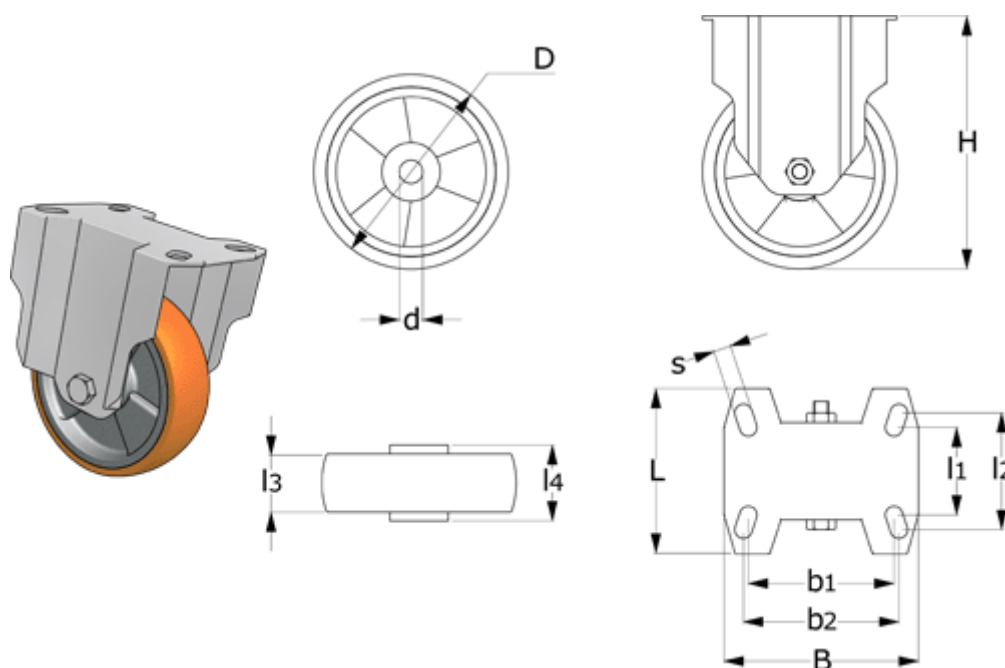

Data Sheet

Article number: 2314451656

Description: E+G Aluminium wheel 451656
RE.F5-100-PSL Fixed plate

Measures

B	= 100
b1	= 75
b2	= 80
Code	= 451656
D	= 100
d	= 12
Dynamic load (N)	= 2000
H	= 128

L	= 85
l1	= 45
l2	= 60
l3	= 30
l4	= 40
Rolling resistance (N)	= 2250
s	= 9
Type	= RE.F5-100-PSL

Weight (g) = 690